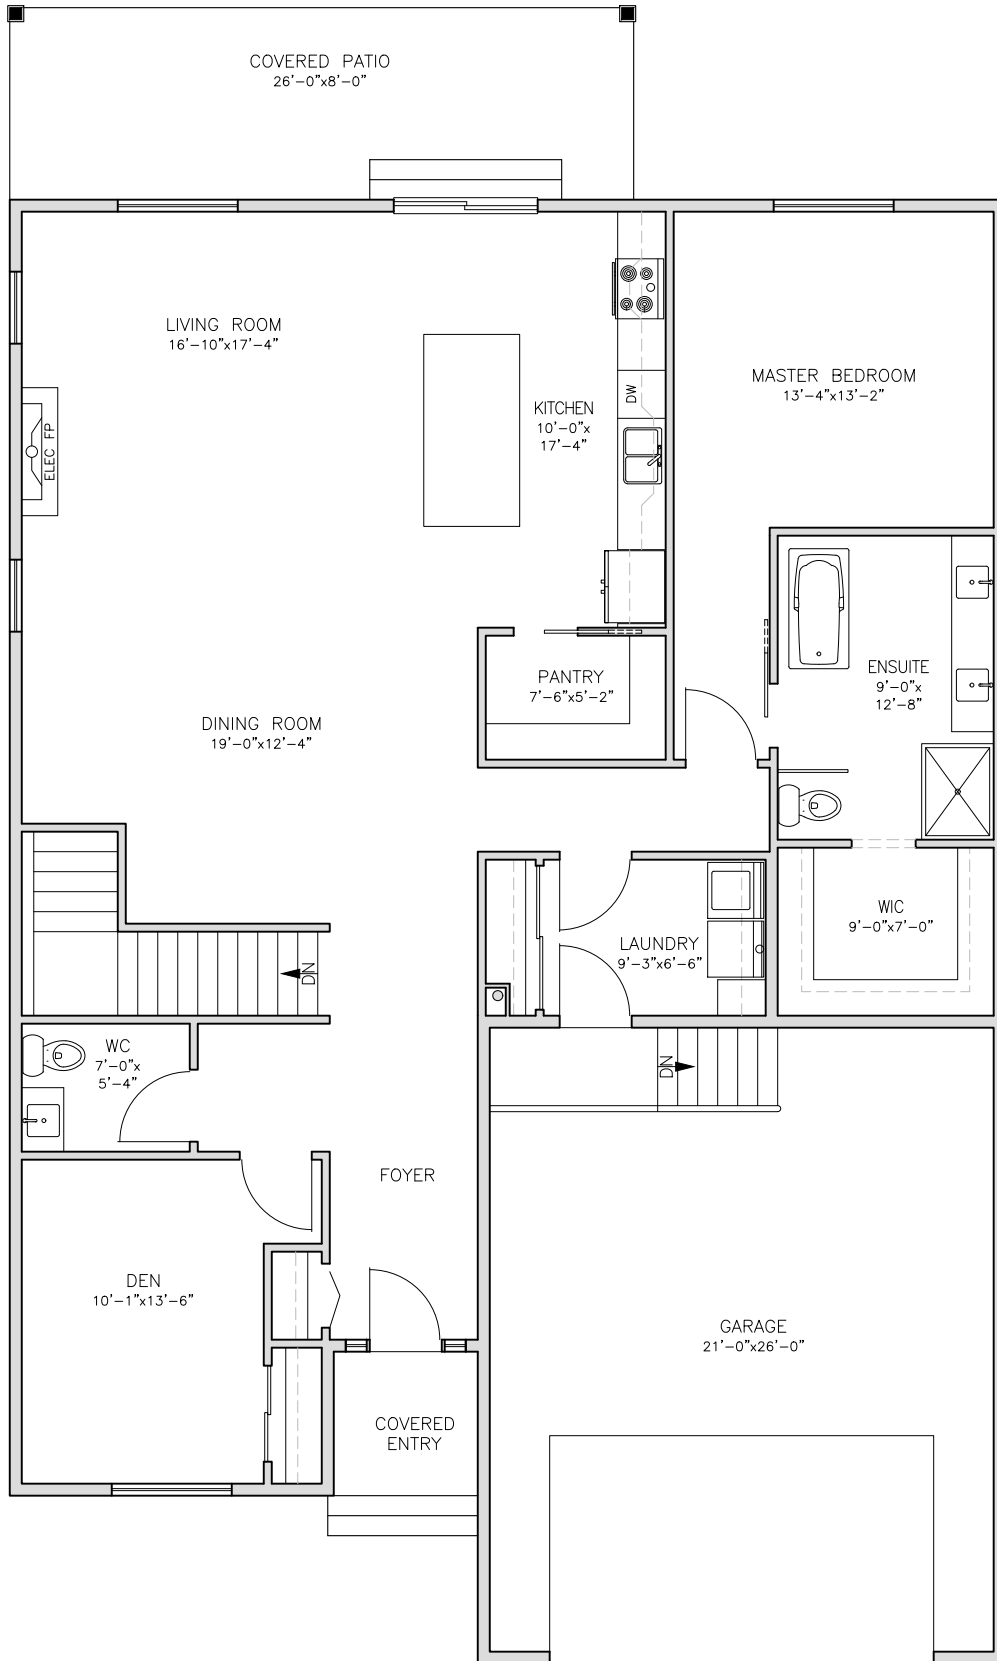

LOWER FLOOR PLAN
1783 SQ FT

MAIN FLOOR PLAN
1783 SQ FT